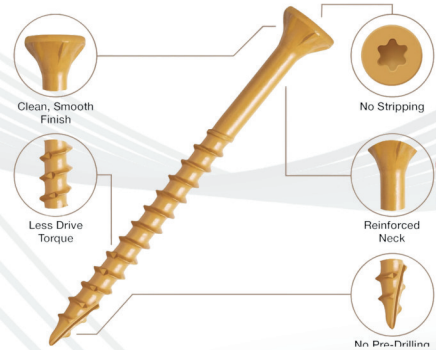

**STRONG LIKE A BULL.
NO B.S.**

EXTERIOR DECK SCREWS:

SCAN ME

Item Number	Description	Approx.	Pallet	FSI Part	UPC Number
TORO ACQSTAR158-BKT	#8 x 1-5/8	1750	48	7256881	873281203909
TORO ACQSTAR212-BKT	#8 x 2	1750	48	7256882	873281203916
TORO ACQSTAR200-BKT	#9 x 2-1/2	1500	48	7256883	873281203923
TORO ACQSTAR300-BKT	#9 x 3	1500	48	7256884	873281203930
TORO ACQSTAR312-BKT	#10 x 3-1/2	1350	48	7256885	873281203947

FEATURES INCLUDE:

- Standard T-25 (Star) drive
- Type 17 point - Eliminates pre-drilling
- "Nibbed Head" - Sets screw in wood
- 1000 Salt spray test
- Tan color only
- Free 2" bit

Fastening Solutions, Inc.