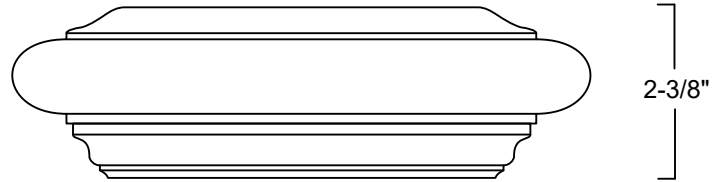

# Cap 3-1/2"

Cap 3-1/2"  
Available in Red Oak, White Oak, and Primed

5/8"  
3/4"  
Neck Mould