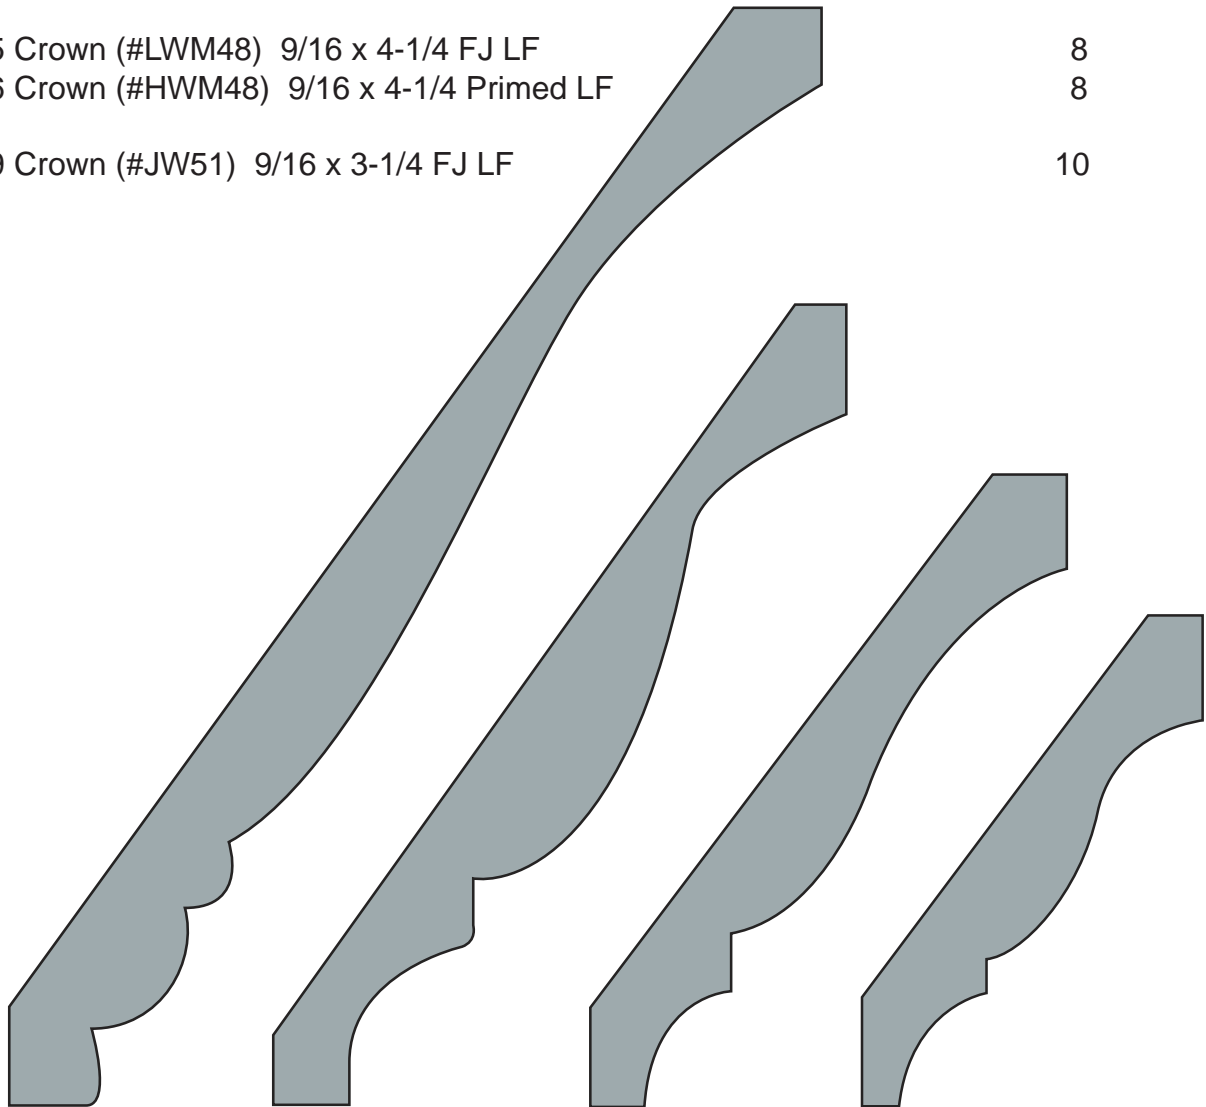

Crown Moulding

Item No.	Description	Pcs/Bundle
38577	Crown (#JW437) 11/16 x 7-1/4 Primed LF	4
68954	Crown (#JW668) 9/16 x 5-1/4 Pine LF	8
11789	Crown (#JW668) 9/16 x 5-1/4 FJ LF	8
90223	Crown (#JW668) 9/16 x 5-1/4 Primed LF	8
11805	Crown (#LWM48) 9/16 x 4-1/4 FJ LF	8
11806	Crown (#HWM48) 9/16 x 4-1/4 Primed LF	8
11809	Crown (#JW51) 9/16 x 3-1/4 FJ LF	10

PAGE 116

714 Crown
11/16" x 7-1/4"

LWM-45 Crown
9/16" x 5-1/4"

LWM-48 Crown
9/16" x 4-1/4"

LWM-51 Crown
9/16" x 3-1/4"