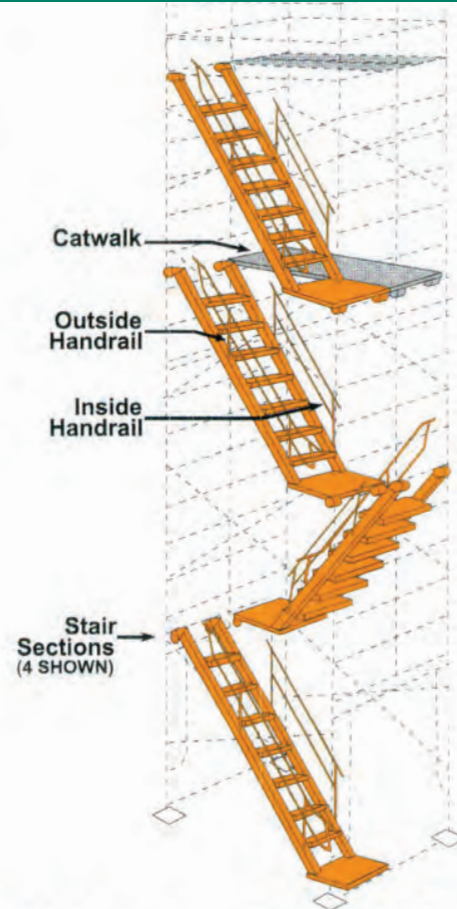

HURRICANE PANELS

- Available in all window & door sizes
 - Panels tested to withstand wind velocities of 148-190 M.P.H

Accordion Shutters Available

5 Component System

- * U Channel
- * Track
- * Hurricane Panel
- * Wingnut
- * Bolt