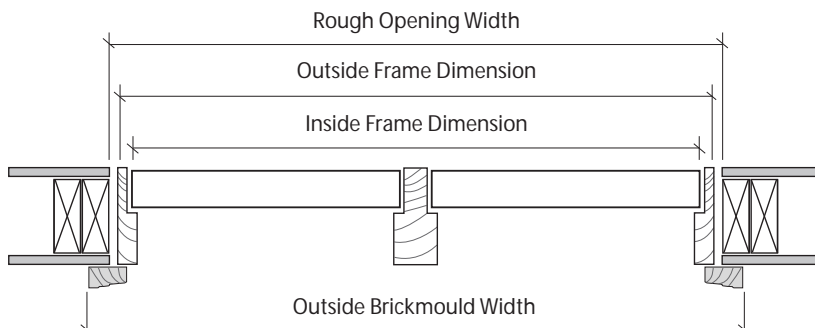

Typical Entry Door System Measurement Views

Determine Your Door System Swing

Inswing Units

Outswing Units