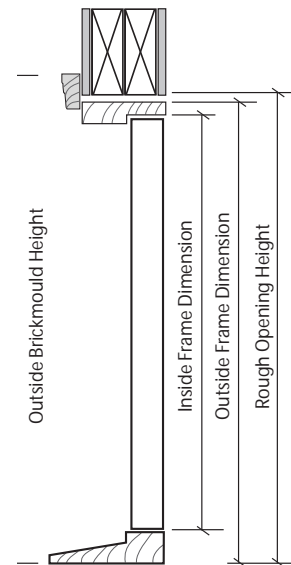

Typical Entry Door System Measurement Views

Determine Your Door System Swing

Inswing Units

Outswing Units