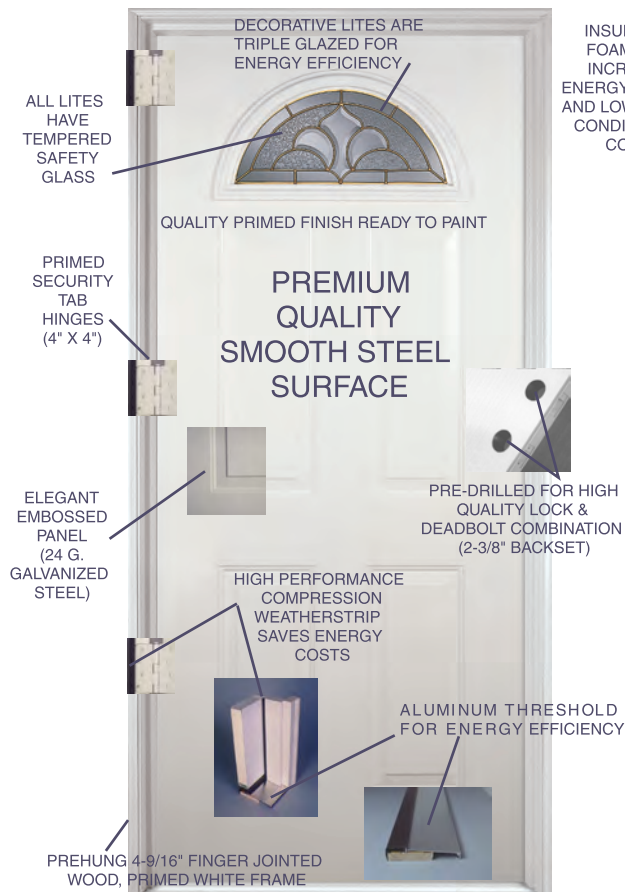

Entrance Doors-Steel & Fiberglass

Scan the QR Code for a complete offering of all Glass from ODL.

Entrance Doors-Steel & Fiberglass

Jeld-Wen Steel Doors

These premium steel doors feature a tough, galvanized steel skin that features our exclusive high-definition beaded sticking panel profile and other panel profiles in selected designs.