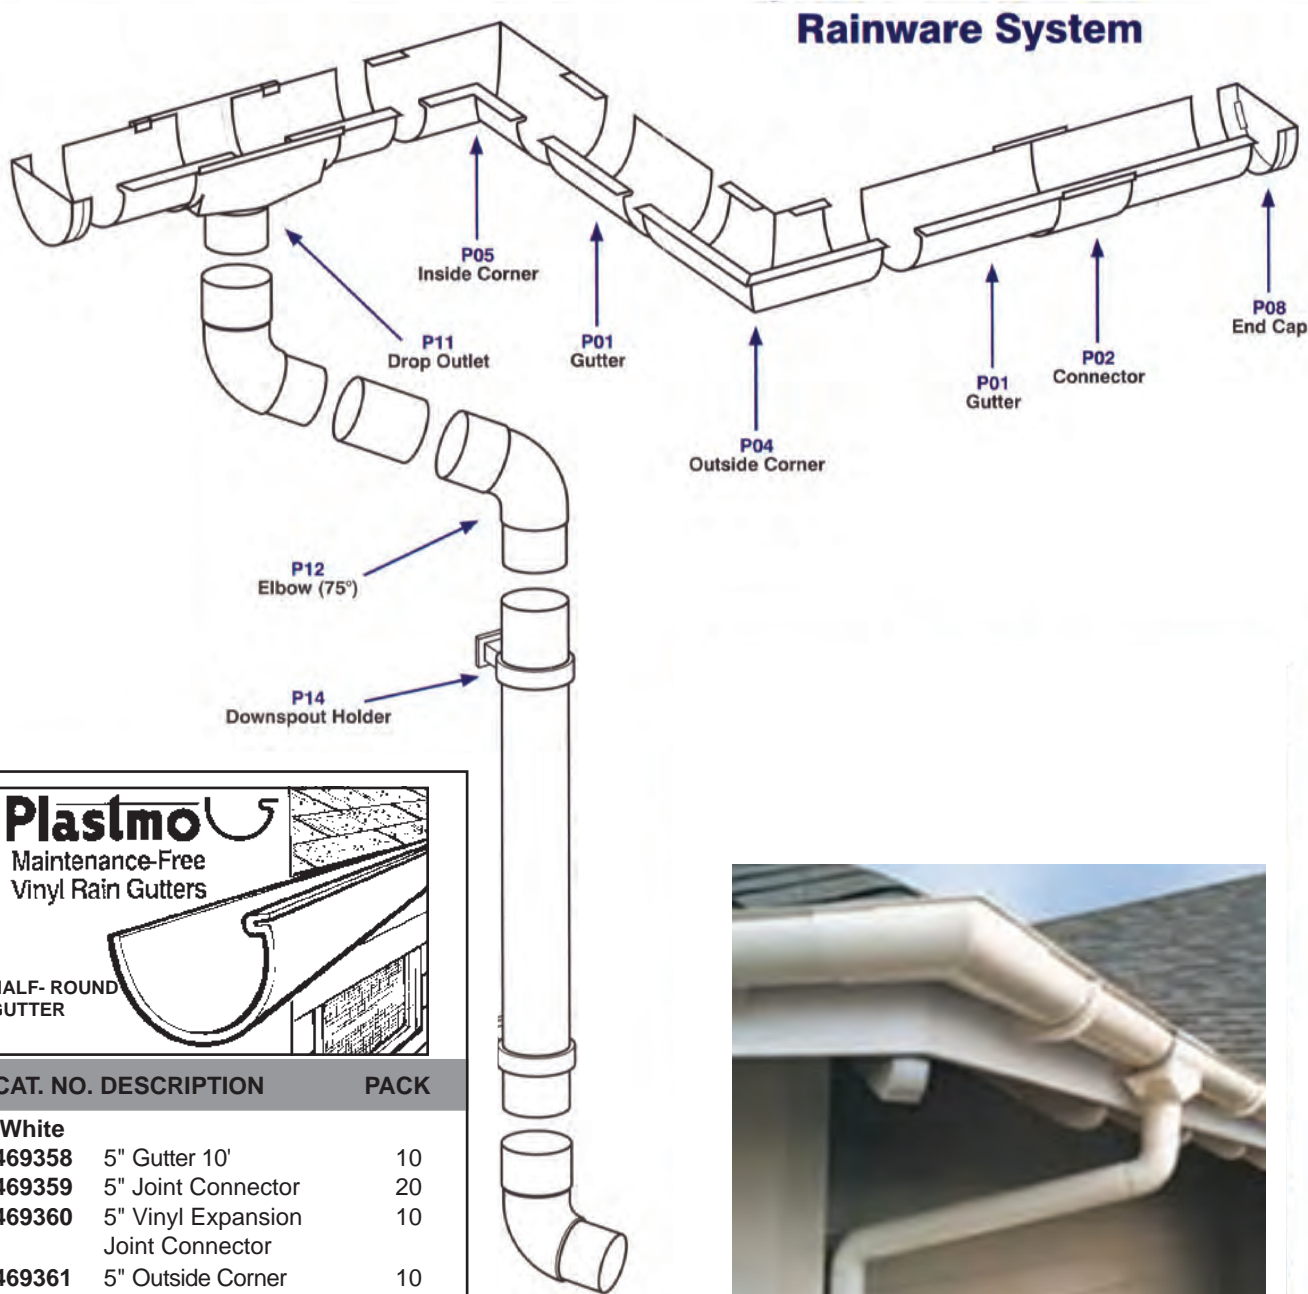

CAT. NO.	DESCRIPTION	PACK
White		
469358	5" Gutter 10'	10
469359	5" Joint Connector	20
469360	5" Vinyl Expansion Joint Connector	10
469361	5" Outside Corner	10
469362	5" Inside Corner	10
469363	5" Bracket	30
469364	5" End Cap	40
469365	5" Expansion Center Drop	10
469366	3" Elbow 75°	20
469367	3" pipe holder (2/bag)	5
469368	3" Downpipe 10'	7
469369	3" Pipe Joint	20
469370	Leafguard Vinyl Gutter	20
889060	Gutter Cement 5oz Tube	10