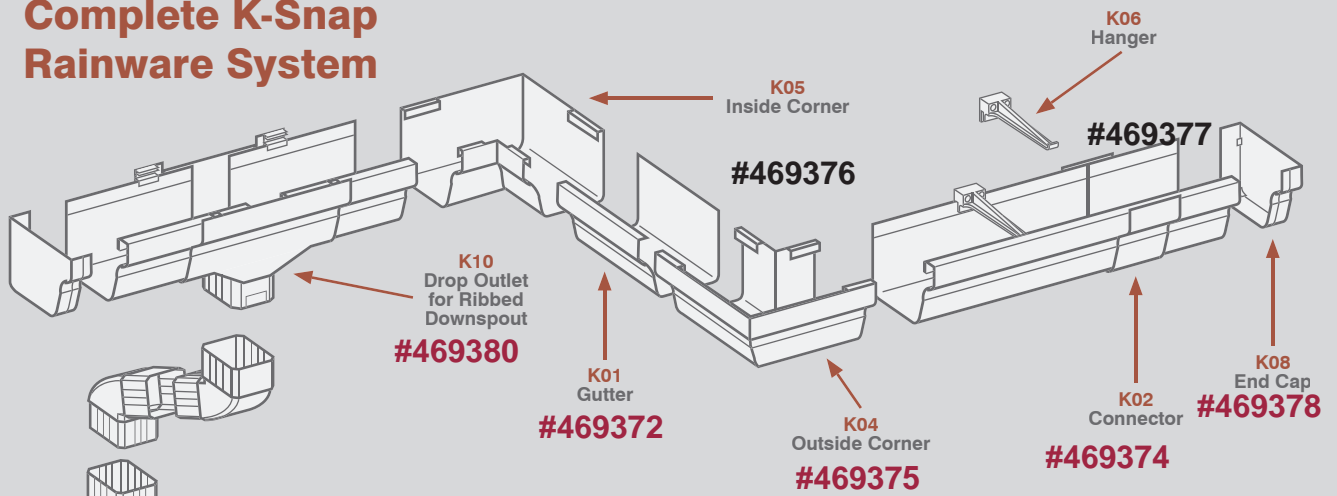

- All Panels are Translucent in

SOFFIT VENTS

CAT. NO.	DESCRIPTION	PACK
----------	-------------	------

469303	Snap-N-Soffit White	60/Box
469304	8" x 16" Aluminum Soffit Vent White	1

Complete K-Snap Rainware System