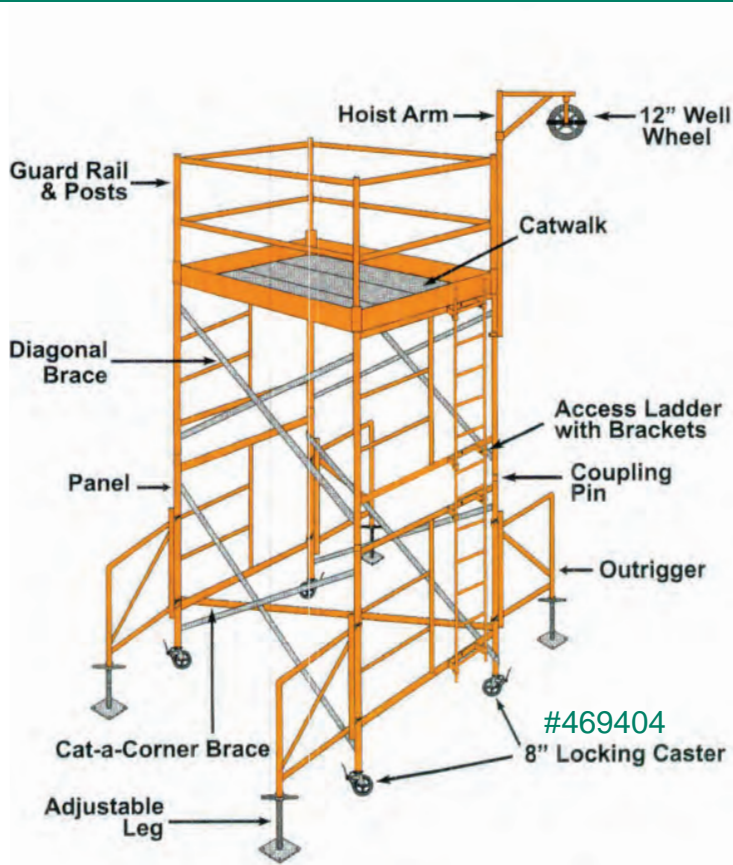

HURRICANE PANELS

- Available in all window & door sizes
 - Panels tested to withstand wind velocities of 148-190 M.P.H

Accordion Shutters Available

5 Component System

- * U Channel
- * Track
- * Hurricane Panel
- * Wingnut
- * Bolt