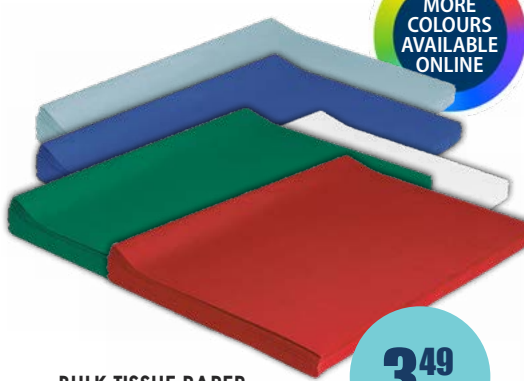

20" x 12 1/2' / roll.  
Colours: Red (03), Green (04), Clear (06), Blue (02),  
Yellow (07).  
DBG452\_\_

**3<sup>49</sup>  
PK**

**BULK TISSUE PAPER**

20" x 30". 100 sheets / pack  
BAYOC23100 Scarlet  
BAYOC23141 Holly Green  
BAYOC23110 White  
BAYOC23128 Dark Blue  
NPP0601126 Light Blue