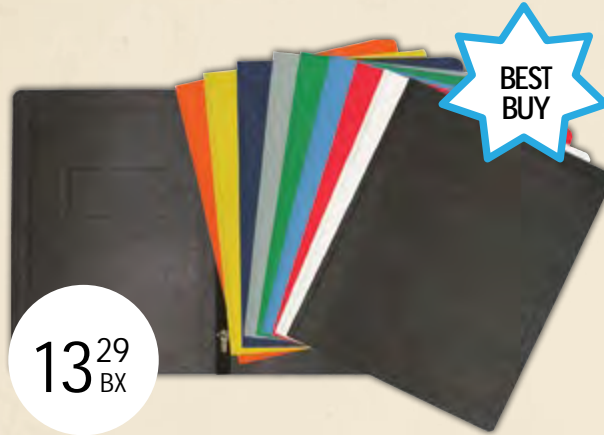

PRESCHOOL PAPER PACK
Includes 176 sheets in 3 sizes (8-1/2" x 11", 8" x 9", 5-1/2" x 8-1/2") & guide.
ROY15325 $33.99 pk

OXFORD® WHITE INDEX CARDS
White. 100 cards/pkg.
Plain
OXF03004 3" x 5" $2.99 pk
OXF04004 4" x 6" $4.99 pk
OXF05004 5" x 8" $6.49 pk
Ruled
OXF03104 3" x 5" $2.99 pk
OXF04104 4" x 6" $4.99 pk
OXF05104 5" x 8" $6.49 pk