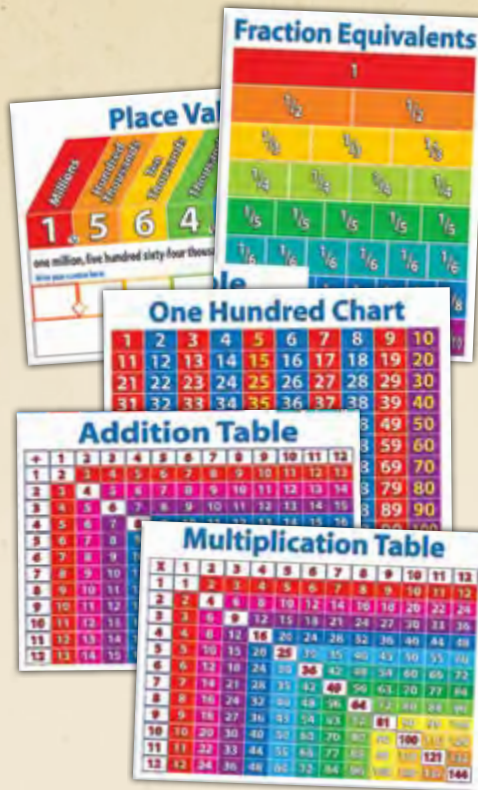

6" PROTRACTOR
Open center with accurate 6" ruler. 180°.
OFC14162 $**0.79 ea**