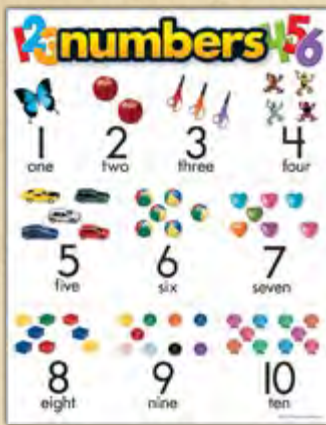

NUMBERS LEARNING CHART
Numerals and number words are illustrated with colorful photographs of objects to count.
TEPT38010   **$6.99 st**