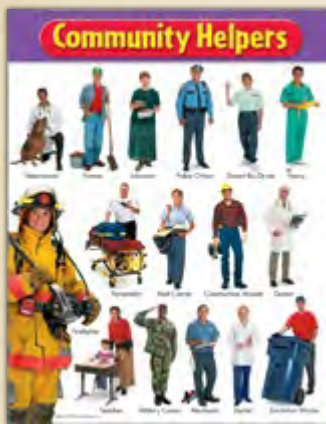

COMMUNITY HELPERS LEARNING CHART
Who helps us? Many people! Explore helpers in your community and beyond with this chart.
TEPT38115   **$6.99 st**