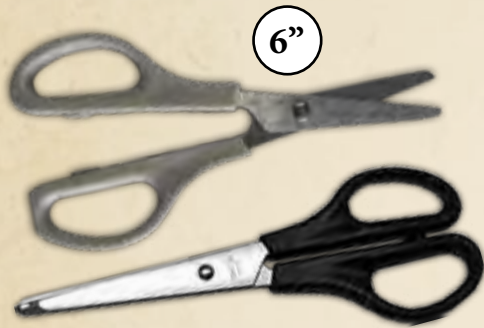

The Cutting Crescendo

As we venture forth, we reveal the wonder of scissors. These enchanted tools, with blades that glimmer like silver secrets, hold the power to sculpt possibilities from the fabric of knowledge. Join us on this journey dedicated to scissors, where teachers and students wield these whispered shears to shape their learning paths, each snip a note in the crescendo of exploration, opening windows to boundless horizons.

6"

OFFICE CENTRAL SCISSORS ROUNDED HANDLES
Durable stainless steel blades for clean cuts. Suitable for left and right hand use. Pointed tip. 5-year warranty.

OFC3813B 6" Blunt $1.59 ea
OFC3812S 6" Sharp $1.59 ea